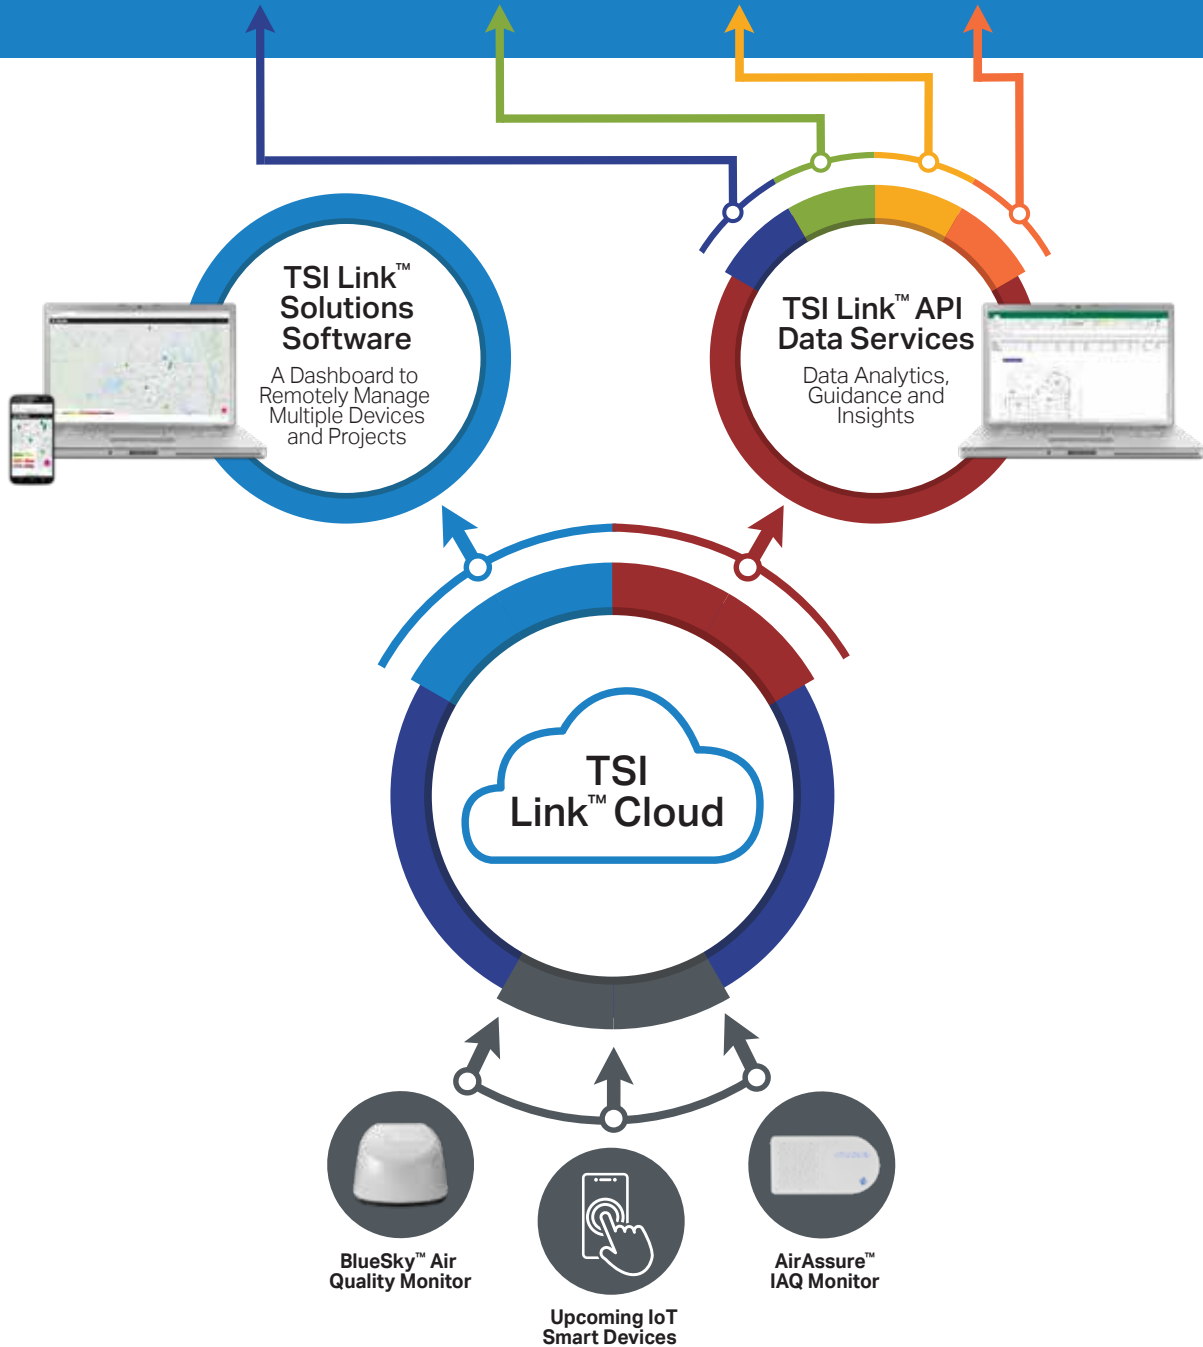

® Knowledge Beyond Measure.

TSI Link™ IoT Platform

A Flexible Solution for Your Customized Needs

Customer Own Software/Platform
Data Access and Management

Building Management System
Energy Efficiency and Automation Intelligence

Business Intelligence Tools (e.g. Tableau)
Integration with Third-Party Customer Insight Tools

Customer Data Analytics (e.g. Excel®)
Data Visualization and Reporting

Distributed by: Kenelec Scientific Pty Ltd | 1300 73 22 33 | sales@kenelec.com.au | www.kenelec.com.au