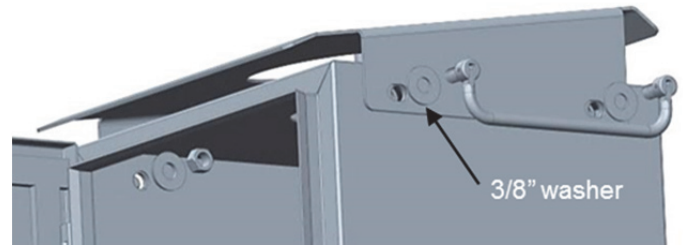

Note: The Solar Shield installs with the same hardware as the Handles. It is recommended to install both the Handles and Solar Shield at the same time.

5. This completes the installation of the Solar Shield. Thread the Thiamis™ Antenna (801905) to the top of the Post. Refer to the quick start guide, "Installing the Thiamis™ GSM/GPS Communication Modem in the Environmental Enclosure Model 854030", to complete the installation of your Thiamis™ unit (the jam nut included with the antenna will not be needed).