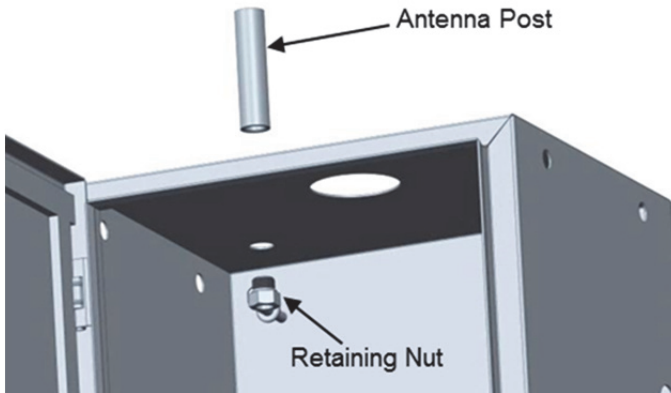

Qty.	Item Description	Reference Picture
1	Solar Shield	
1	Antenna Post	
1	Retaining Nut with O-ring	
4	3/8" Washers	
4	Sealing Washer	

Qty.	Item Description	Reference Picture
4	3/8"-16 Nut	
4	3/8"-16 x 1.00" Hex Bolt	

Tools Needed for Installation

9/16" Wrench <i>(not included)</i>	
---------------------------------------	---

Installing the Solar Shield (854032)

1. If handles are not in place, remove the 1/2" plugs (qty. 4) included with the 854030 enclosure.

2. If using Netronix™ modem, remove top plug and attach antenna post and retaining nut with O-ring. Hand-tighten to enclosure as shown.
3. Leave plug in place if Netronix™ modem antenna will not be used. Antenna post and retaining nut is only needed if planning to use Netronix™ modem.

4. Using a 9/16" wrench attach solar shield, bolts, washers, sealing washers, and nuts onto the enclosure as shown.

Note: The Solar Shield installs with the same hardware as the Handles. It is recommended to install both the Handles and Solar Shield at the same time.