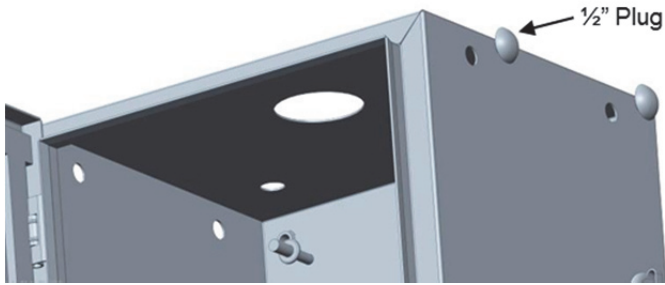

Qty.	Item Description	Reference Picture
1	Solar Shield	
1	Antenna Post	
1	Retaining Nut with O-ring	
4	3/8" Washers	
4	Sealing Washer	

Qty.	Item Description	Reference Picture
4	3/8"-16 Nut	
4	3/8"-16 x 1.00" Hex Bolt	

Tools Needed for Installation

9/16" Wrench <i>(not included)</i>	
---------------------------------------	---

Installing the Solar Shield (854032)

1. If handles are not in place, remove the 1/2" plugs (qty. 4) included with the 854030 enclosure.