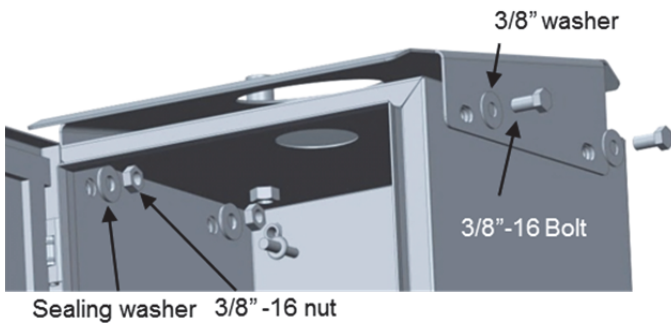

Installing the Solar Shield (854032)

1. If handles are not in place, remove the 1/2" plugs (qty. 4) included with the 854030 enclosure.

2. If using Netronix™ modem, remove top plug and attach antenna post and retaining nut with O-ring. Hand-tighten to enclosure as shown.
3. Leave plug in place if Netronix™ modem antenna will not be used. Antenna post and retaining nut is only needed if planning to use Netronix™ modem.

4. Using a 9/16" wrench attach solar shield, bolts, washers, sealing washers, and nuts onto the enclosure as shown.

Note: The Solar Shield installs with the same hardware as the Handles. It is recommended to install both the Handles and Solar Shield at the same time.

5. This completes the installation of the Solar Shield. Thread the Thiamis™ Antenna (801905) to the top of the Post. Refer to the quick start guide, "Installing the Thiamis™ GSM/GPS Communication Modem in the Environmental Enclosure Model 854030", to complete the installation of your Thiamis™ unit (the jam nut included with the antenna will not be needed).

UNDERSTANDING, ACCELERATED

TSI Incorporated – Visit our website www.tsi.com for more information.

USA	Tel: +1 800 874 2811	India	Tel: +91 80 67877200
UK	Tel: +44 149 4 459200	China	Tel: +86 10 8219 7688
France	Tel: +33 1 41 19 21 99	Singapore	Tel: +65 6595 6388
Germany	Tel: +49 241 523030		

P/N 6008675 Rev B

©2016 TSI Incorporated

Printed in U.S.A.

Distributed by:
Kenelec Scientific Pty Ltd
1300 73 22 33
sales@kenelec.com.au
www.kenelec.com.au