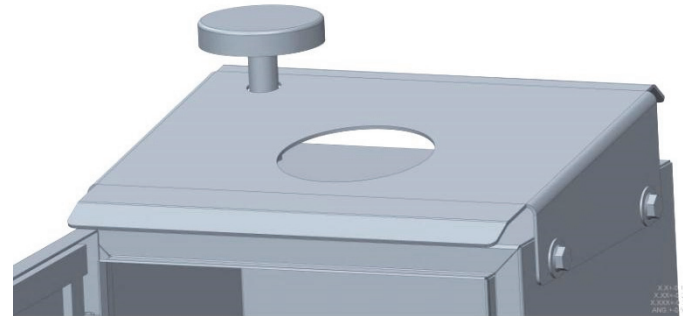

UNDERSTANDING, ACCELERATED

TSI Incorporated – Visit our website www.tsi.com for more information.

USA	Tel: +1 800 874 2811	India	Tel: +91 80 67877200
UK	Tel: +44 149 4 459200	China	Tel: +86 10 8219 7688
France	Tel: +33 1 41 19 21 99	Singapore	Tel: +65 6595 6388
Germany	Tel: +49 241 523030		

P/N 6008675 Rev B

©2016 TSI Incorporated

Printed in U.S.A.

Distributed by:
Kenelec Scientific Pty Ltd
1300 73 22 33
sales@kenelec.com.au
www.kenelec.com.au