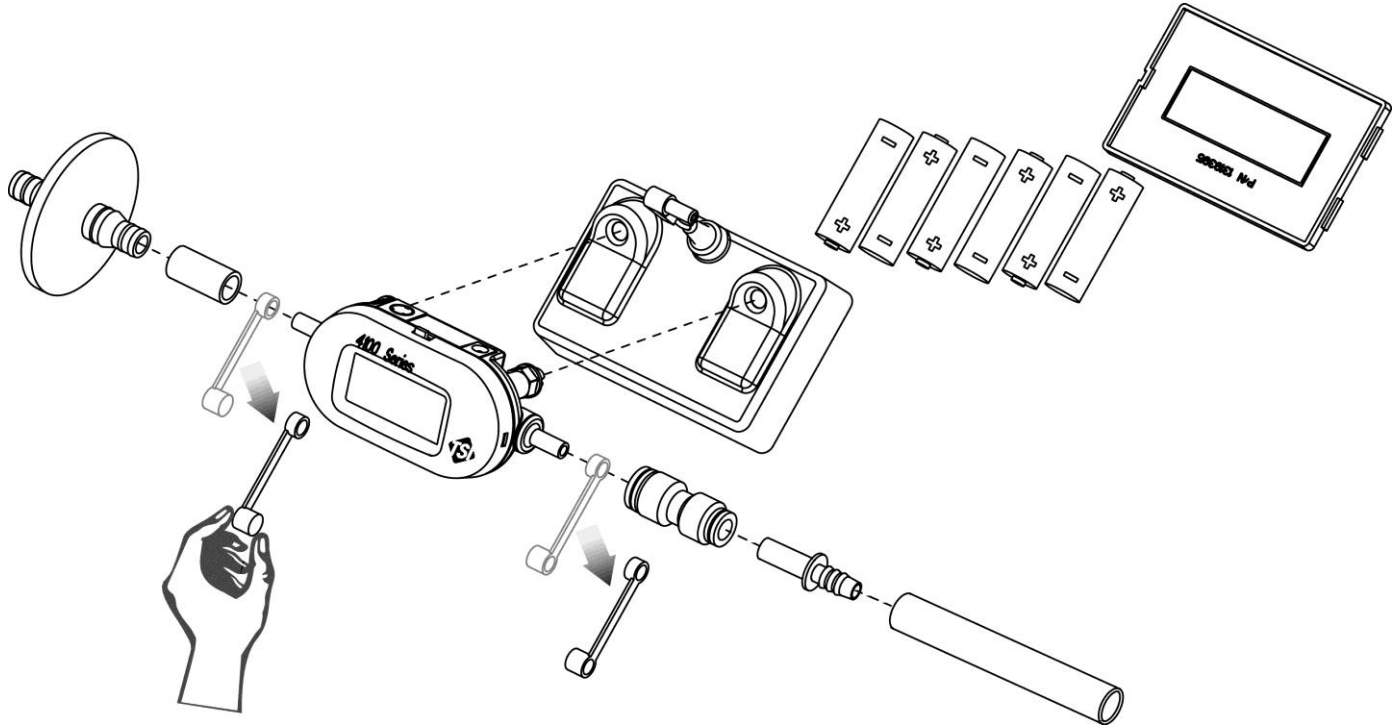

Model 4146 Calibrator

TSI Incorporated – 500 Cardigan Road, Shoreview, MN 55126 U.S.A
USA Tel: +1 800 874 2811 E-mail: answers@tsi.com Website: www.tsi.com

P/N 1980516 Rev. E

©2016 TSI Incorporated

Printed in U.S.A